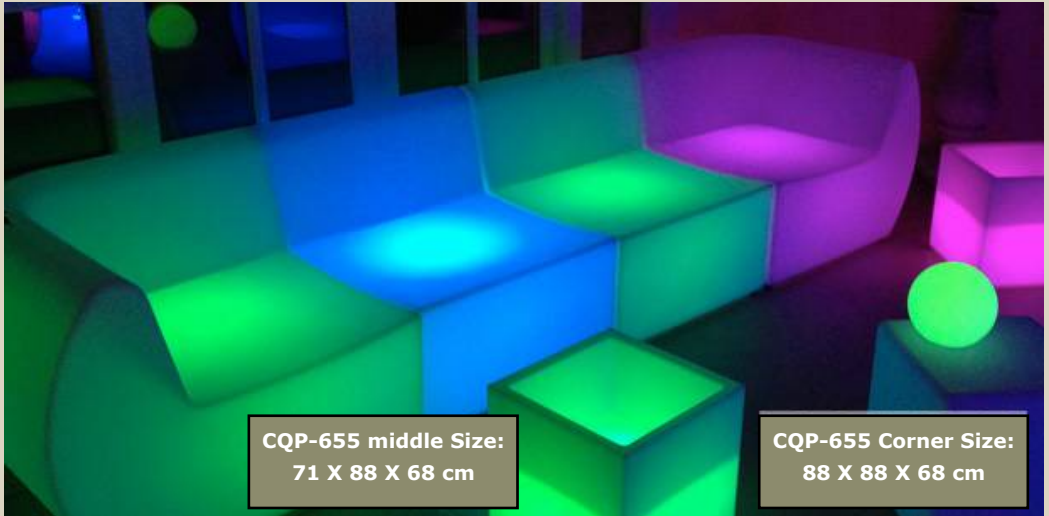

Fresh life ,fresh led

**CQP-609 Size:**  
70 X 68 X 65 cm

**CQP-618 Size:**  
69 X 68 X 71 cm

**CQP-607 Size:**  
54 X 48 cm

# LED Sofa

**CQP-609 Size:**  
120 X 45 cm

**CQP-655 middle Size:**  
71 X 88 X 68 cm

**CQP-655 Corner Size:**  
88 X 88 X 68 cm

**CQP-621 single Size:**  
83 X 64 cm

**CQP-654 single Size:**  
117 X 88 X 68 cm