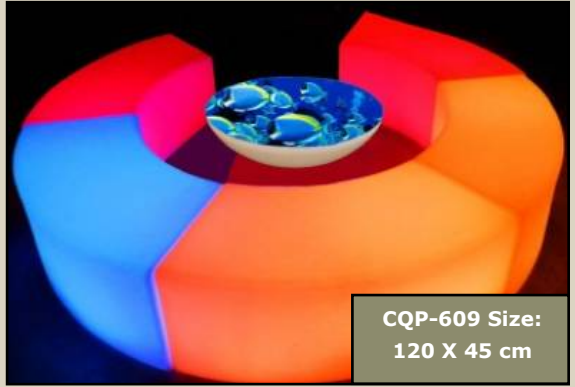

Fresh life ,fresh led

**CQP-609 Size:**  
70 X 68 X 65 cm

**CQP-618 Size:**  
69 X 68 X 71 cm

**CQP-607 Size:**  
54 X 48 cm

# LED Sofa

**CQP-609 Size:**  
120 X 45 cm

**CQP-655 middle Size:**  
71 X 88 X 68 cm

**CQP-655 Corner Size:**  
88 X 88 X 68 cm

**CQP-621 single Size:**  
83 X 64 cm

**CQP-654 single Size:**  
117 X 88 X 68 cm