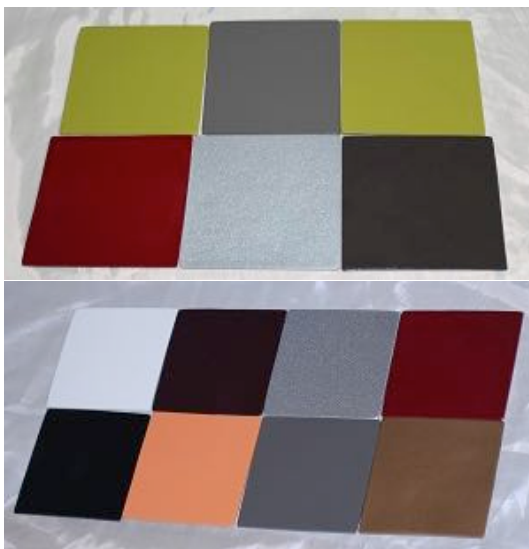

Length (cm)	Width (cm)	Height (cm)
Any Size		
35	24	40
56	38	64

GSP-319 Cylinder Planter

Diameter (cm)	Width (cm)	Height (cm)
Any Size		

All fiberglass planters can be supplied with a wide range of colours including the following standard colours, if you need any other colour except of the ones listed below please identify the colour colour code with your enquiry.