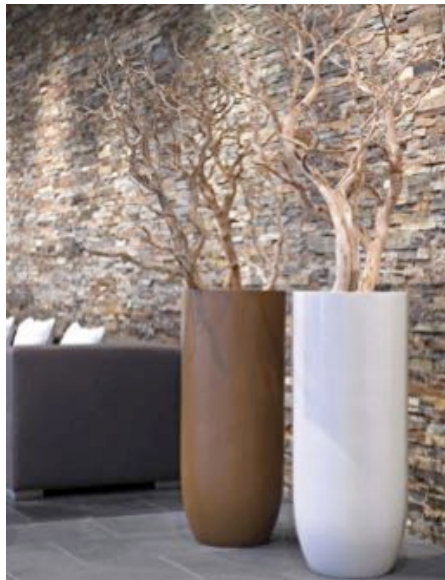

GSP-356 Decorative Cylinder Planter

Length (cm)	Width (cm)	Height (cm)
Any Size		
40	40	90
-	-	-
-	-	-

GSP-354 Decorative Round Planter

Length (cm)	Width (cm)	Height (cm)
50	50	120
50	50	100
-	-	-
-	-	-

GSP-313 Groove Decorative Planter

Length (cm)	Width (cm)	Height (cm)
Any Size		
35	24	40
56	38	64

GSP-319 Cylinder Planter

Diameter (cm)	Width (cm)	Height (cm)
Any Size		

All fiberglass planters can be supplied with a wide range of colours including the following standard colours, if you need any other colour except of the ones listed below please identify the colour colour code with your enquiry.