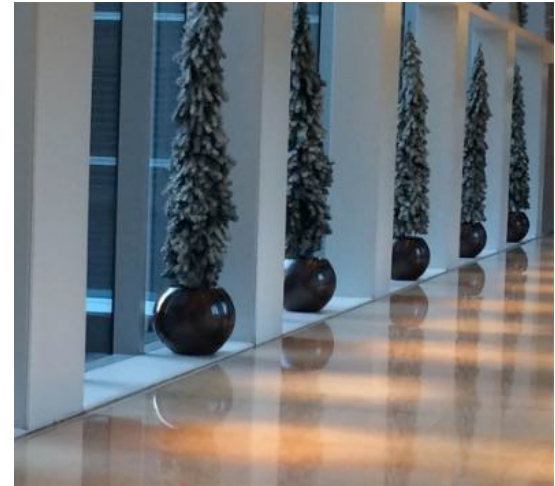

Stainless Steel Planter Models

Diameter (cm)	Base (cm)	Height (cm)
40	-	40
50	-	50
57	-	57
70	-	70

Length (cm)	Width (cm)	Height (cm)
Any Size		
38	38	38
48	48	48
58	58	58

Diameter (cm)	Base (cm)	Height (cm)
22	22	19
36	28	22
32	32	27
40	40	39

Diameter (cm)	Width (cm)	Height (cm)
25	-	-
35	-	-
45	-	-
55	-	-