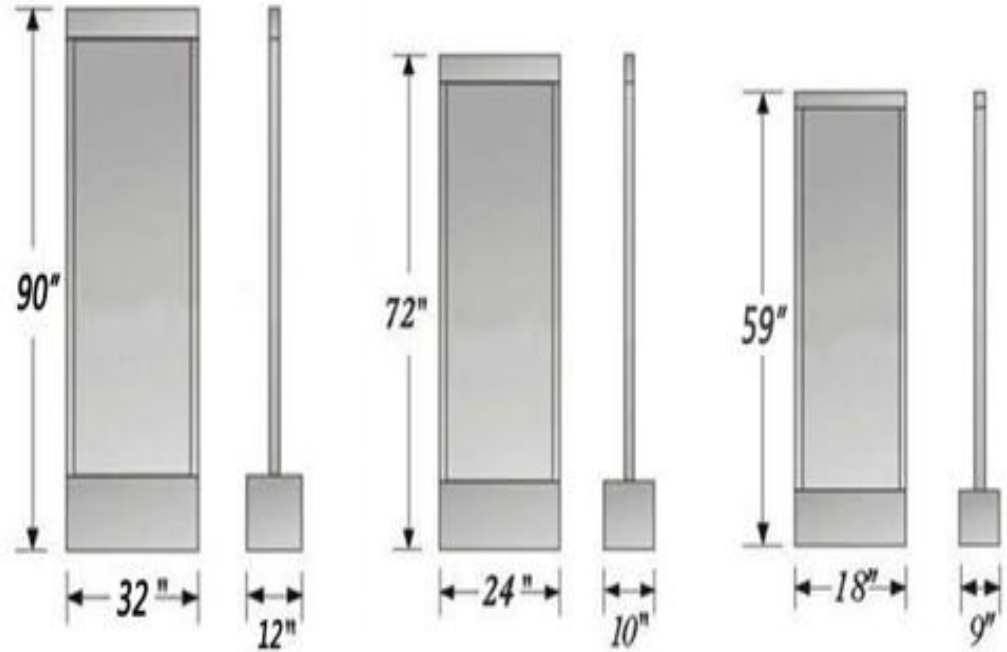

# Glass floor waterfall fountains

**BJ-A9004**  
**04.Bronze Glass**

**BJ-A9002**  
**02.Silver Mirror**

**Product Size:**

**Frame Material :**Aluminum with powder coating

**Panel Material :**Clear Glass, Bronze Mirror, Silver, Colored Glass, Patterned Glass, Textured Glass

**Light:** Warm white color

**Dimension:** H228\*W81\*D30 cm

H182\*W61\*D25 cm

H150\*W45\*D22 cm

**BJ-A5903**  
**H150\*W45\*D22 cm**

**Frame Material:** aluminum with powder coating

**Panel material:**03.Bronze Mirror

**Light:** warm white color

**Dimension:**H228\*W81\*D30 cm

H182\*W61\*D25 cm

H150\*W45\*D22 cm

**BJ-S9001**

**Material:** brushed stainless steel

**Panel:**01.Clear Glass

**Size:** H228\*W81\*D30 cm

**Light:** warm white color

**Dimension:** H182\*W61\*D25 cm

Tempered clear glass stainless steel  
waterfall

Size:H78 \*W90\*D12inches