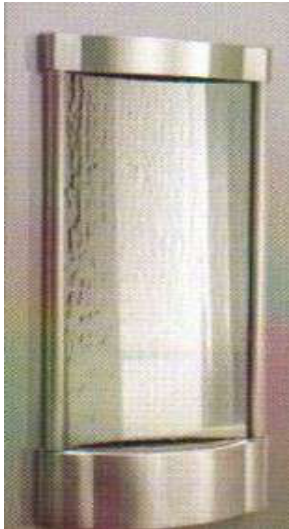

**BJ-SS05**

Panel:5 mm Silver mirror  
Frame: sanding stainless steel  
H119.3\*W73.8\*D15cm

**BJ-SS07**

Panel:5 mm Silver mirror  
Frame: sanding stainless steel  
H119.3\*W78.8\*D15cm

**BJ-SS14**

Panel:5 mm Silver mirror  
Frame: sanding stainless steel  
H132\*W60\*D13.5cm