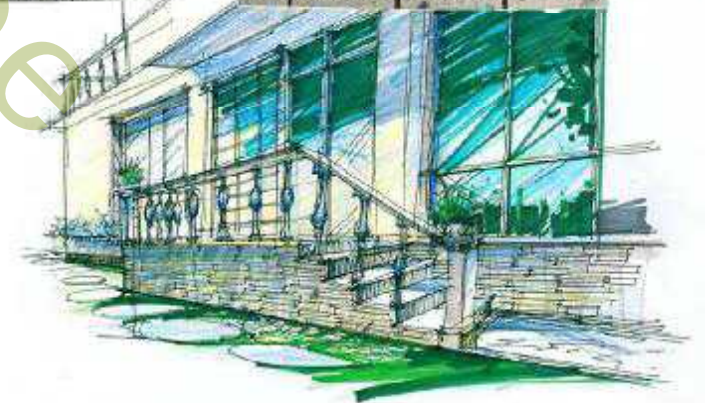

Square pattern pavers-R8

- Finish: Top flamed, other sides saw cut , on mesh
- Size: 75x75 cm
- Thickness: 2-7cm, as your requirement
- Material: Porphyry
- Color: Colorful rose, green rose, white rose
- Certificate: CE, FDA, SGS