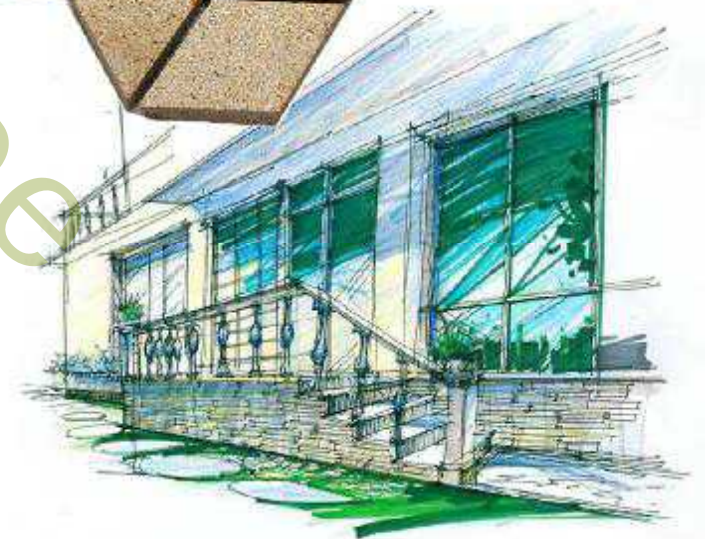

Diamond pattern pavers-I 5

- **Finish:** Top flamed/bush-hammered, other sides saw cut, on mesh
- **Size:** 81x76 cm
- **Thickness:** 1-7cm, as your requirement
- **Material:** Granite, porphyry
- **Color:** Yellow, red
- **Certificate:** CE, FDA, SGS