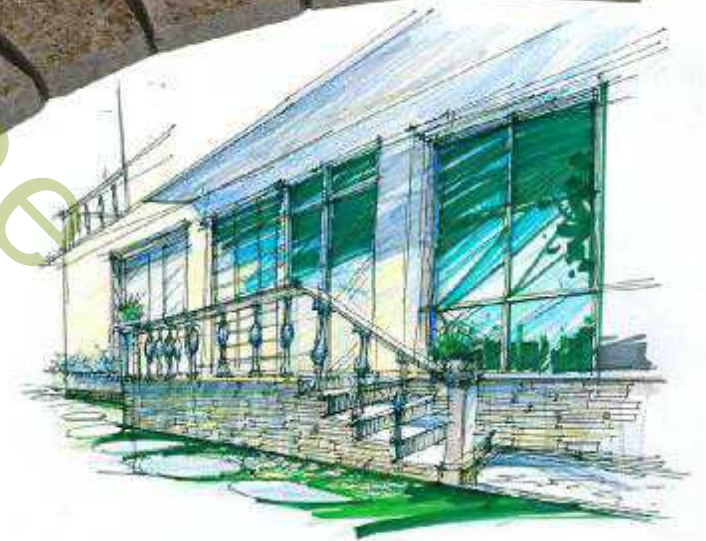

Fan pattern pavers-F8

- **Finish:** Top natural split, other sides saw cut, on mesh
- **Size:** 75x46 cm
- **Thickness:** 1-7cm, as your requirement
- **Material:** Granite
- **Color:** yellow
- **Certificate:** CE, FDA, SGS