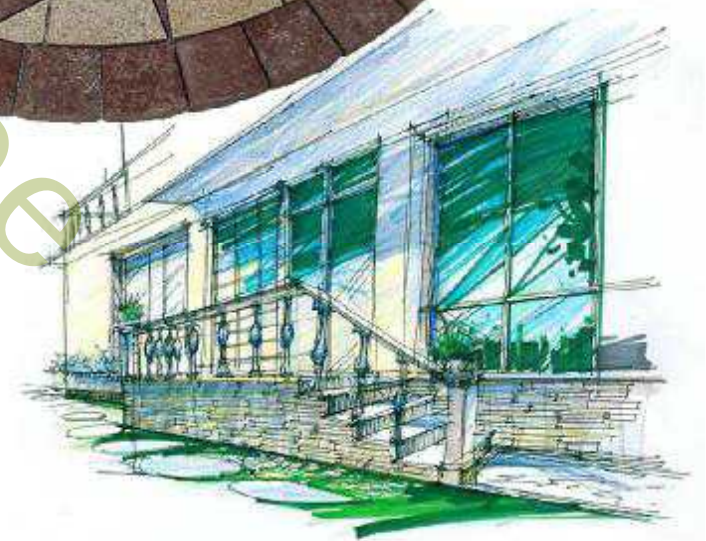

Star compass pattern pavers-S1

- Finish: Top flamed, other sides saw cut, on mesh
- Size: 120X120 cm
- Thickness: 1-7cm, as your requirement
- Material: Granite, porphyry
- Color: Yellow, red
- Certificate: CE, FDA, SGS