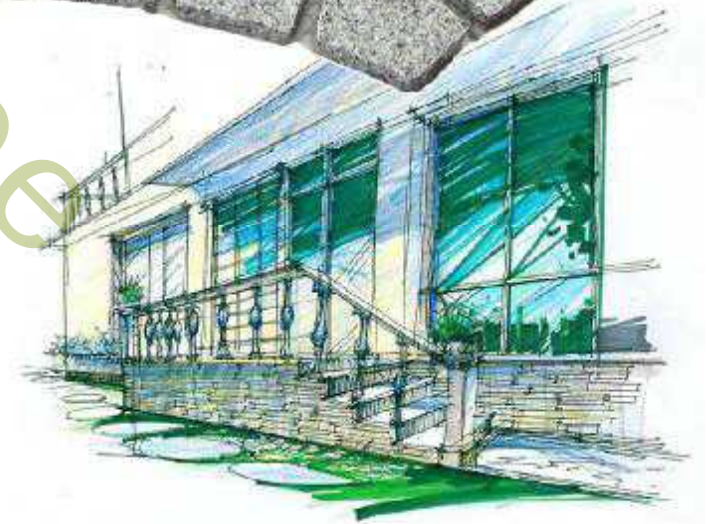

Fan pattern pavers-F4

- **Finish:** Top flamed, 4 sides natural split, bottom saw cut, on mesh
- **Size:** 75x46 cm
- **Thickness:** 1-7cm, as your requirement
- **Material:** Porphyry, Granite
- **Color:** Red, light grey
- **Certificate:** CE, FDA, SGS