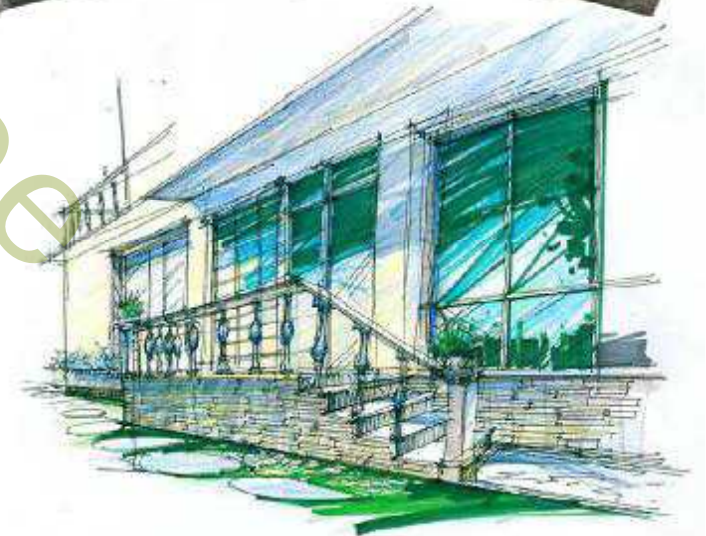

Fan pattern pavers-F7

- **Finish:** Top natural split, other sides saw cut, on mesh
- **Size:** 72x45 cm
- **Thickness:** 1-7cm, as your requirement
- **Material:** Granite
- **Color:** Dark grey, yellow
- **Certificate:** CE, FDA, SGS