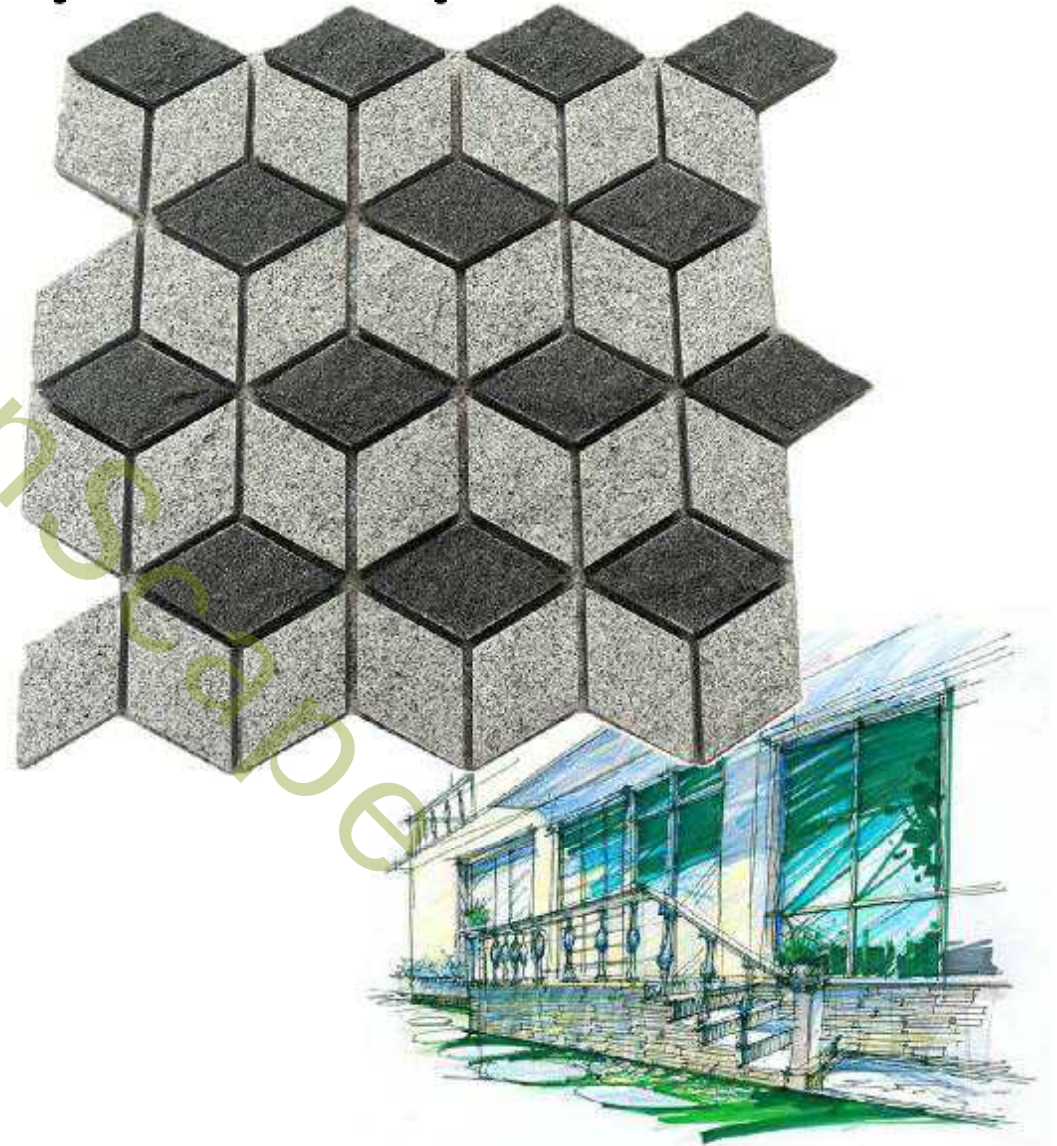

Diamond pattern pavers-I 4

- **Finish:** Top natural split, other sides saw cut, on mesh
- **Size:** 81x76 cm
- **Thickness:** 3-7cm, as your requirement
- **Material:** Granite
- **Color:** Light grey, dark grey
- **Certificate:** CE, FDA, SGS