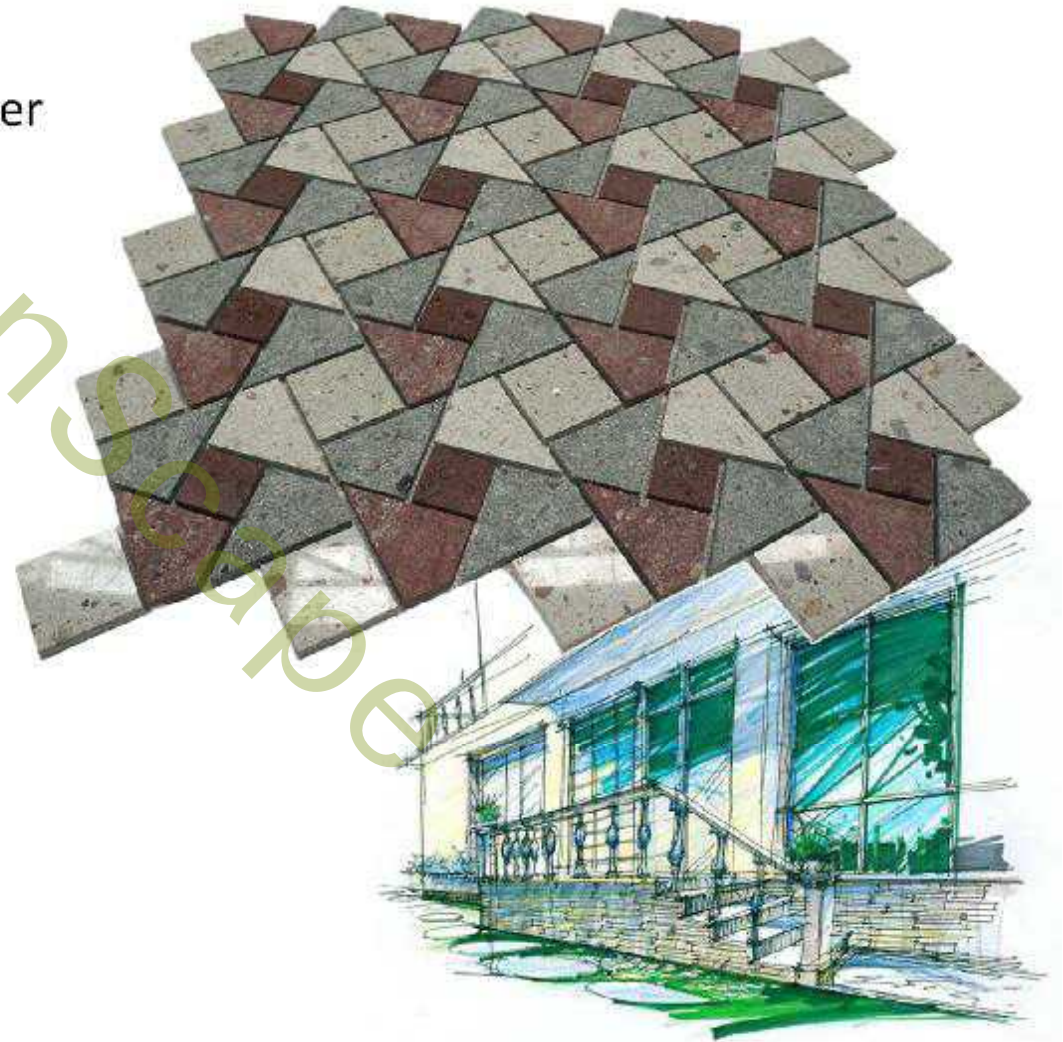

Irregular pattern pavers-I 2

- **Finish:** Top flamed/ polish, other sides saw cut, on mesh
- **Size:** 120x120 cm
- **Thickness:** 2-7cm, as your requirement
- **Material:** Porphyry
- **Color:** Red, green, white
- **Certificate:** CE, FDA, SGS