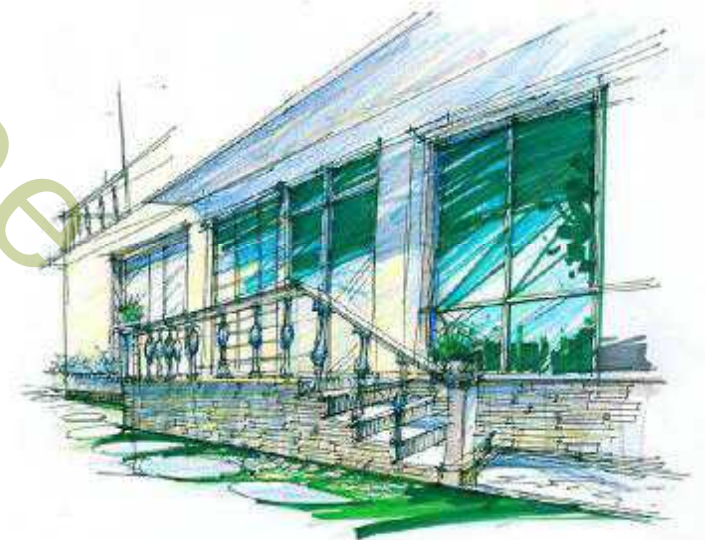

Square pattern pavers-R6

- Finish: Top flamed, 4 sides natural split, bottom saw cut , on mesh
- Size: 59x59 cm (whole), 9x9cm (unit)
- Thickness: 1-7cm, as your requirement
- Material: Granite
- Color: Dark grey
- Certificate: CE, FDA, SGS