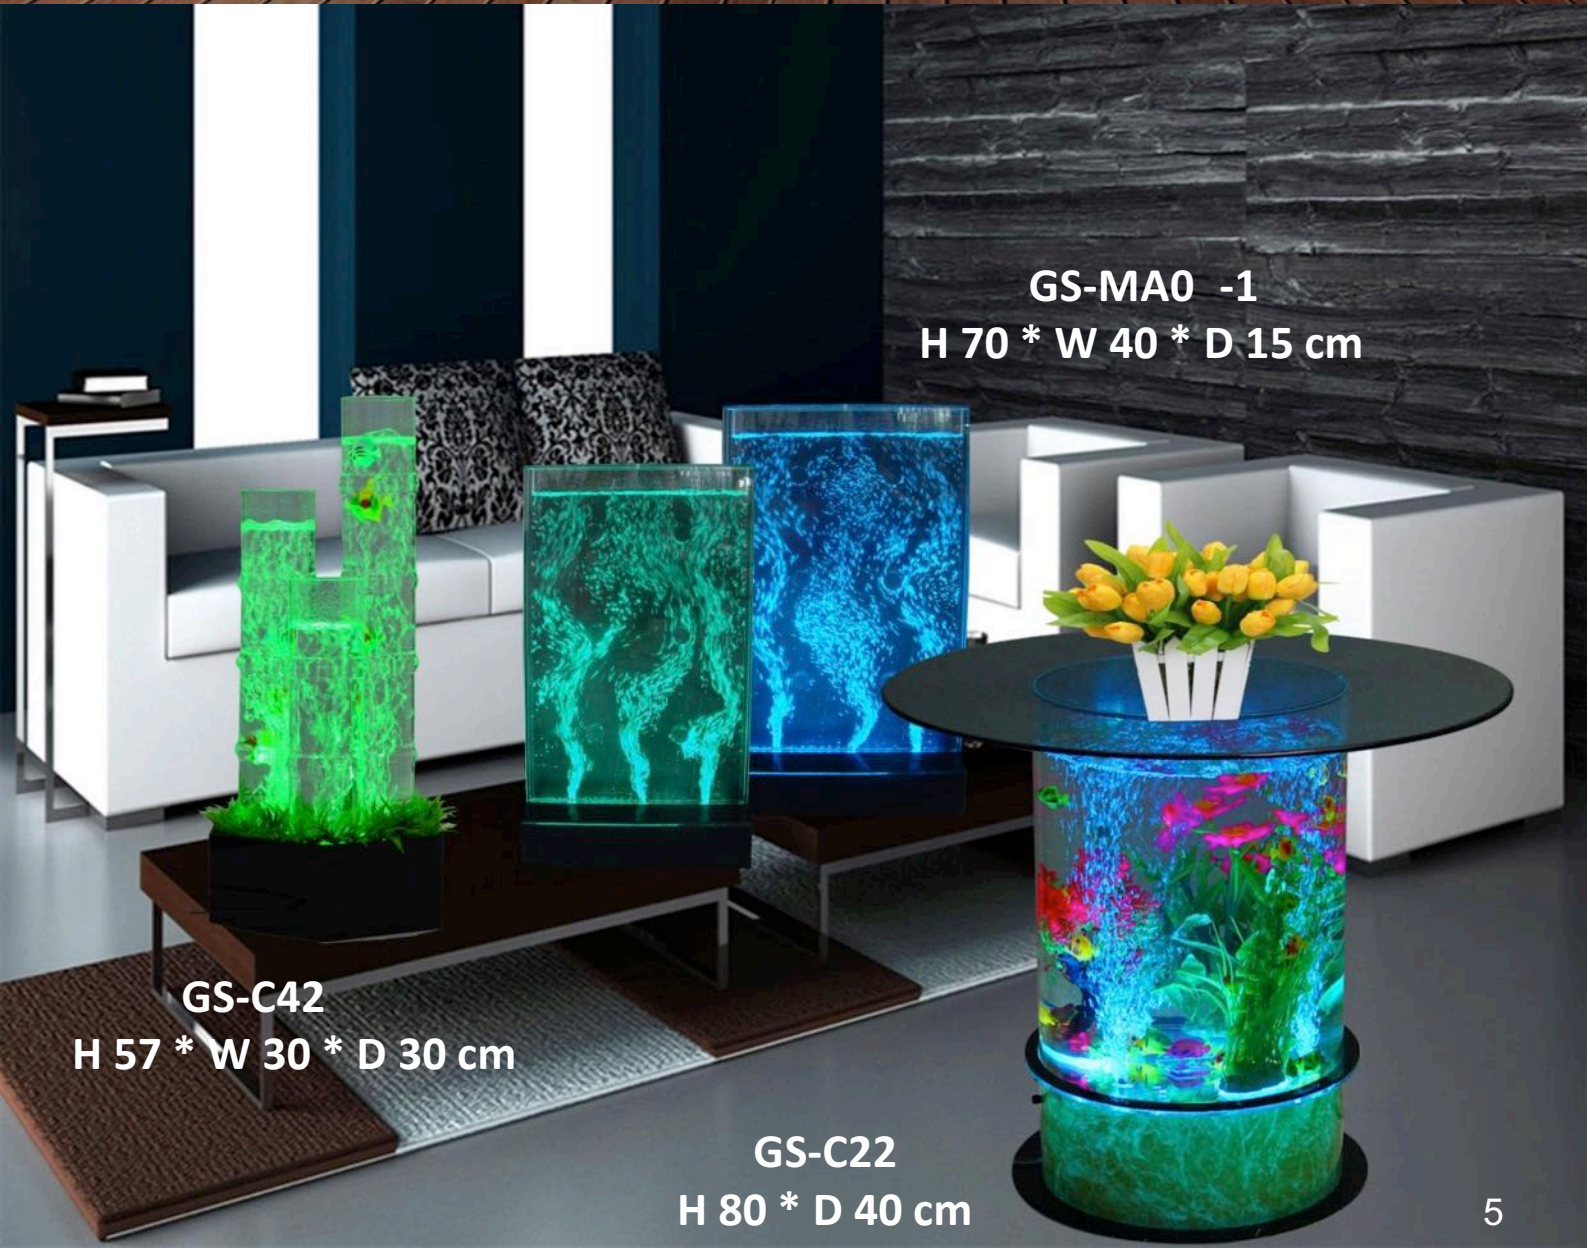

VERTICAL BUBBLE WALL

GS-P4

Stainless steel / acrylic

Standard size

H 180 * W 60 * D 22 cm

H 180 * W 120 * D 24 cm

GS-P35
H180*W100*D22cm

S SHAPE LED AQUARIUM WALL

GS-P39 H117*W40 * D17cm
H180*W60 * D22cm
H180*W120 * D22cm

LED BAR COUNTER

GS-T01
H100*W120*D40cm

GS-MA0 -1
H 70 * W 40 * D 15 cm

GS-C42
H 57 * W 30 * D 30 cm

GS-C22
H 80 * D 40 cm

LED WATER BUBBLE TUBES

GS-S10 size : H 1 0 * D 15 cm
base : acrylic / stainless steel

H 200 * D 15 cm

H 200 * D 20 cm

H 200 * D 25 cm

H 200 * D 40 cm

LED TUBE WALLS

GS-P50

H 200 * W 200 * D 24 cm

Tube diameter : 10 cm

Customized order is offered.

Night Club Wall Decor

Restaurant Wall Decor

Bar Led Wine Cabinet

Led Aquarium Display Shelves

Led Aquarium Room Divider

Floor standing glass waterfall

GS-CS0
Tawny mirror wall fountain
size:H73.8*W119.3*D15cm