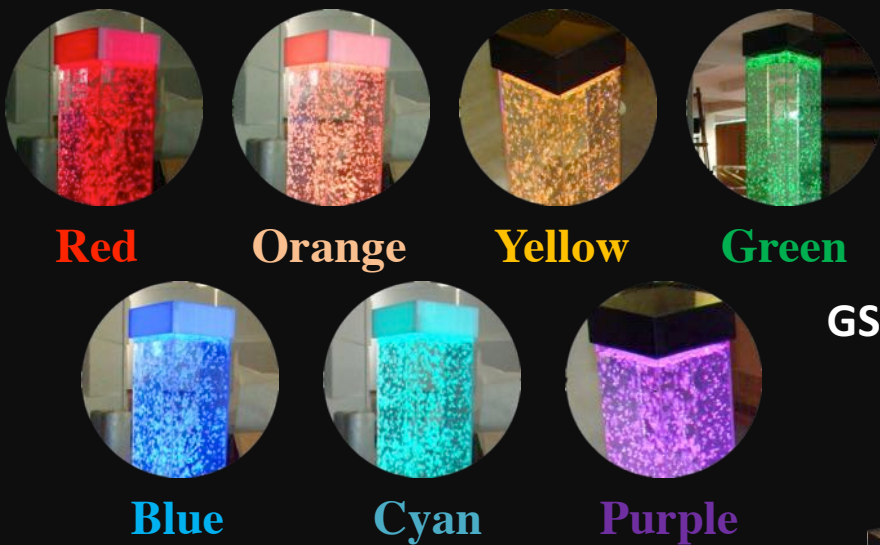

LED SQUARE TUBE

Red

Orange

Yellow

Green

Blue

Cyan

Purple