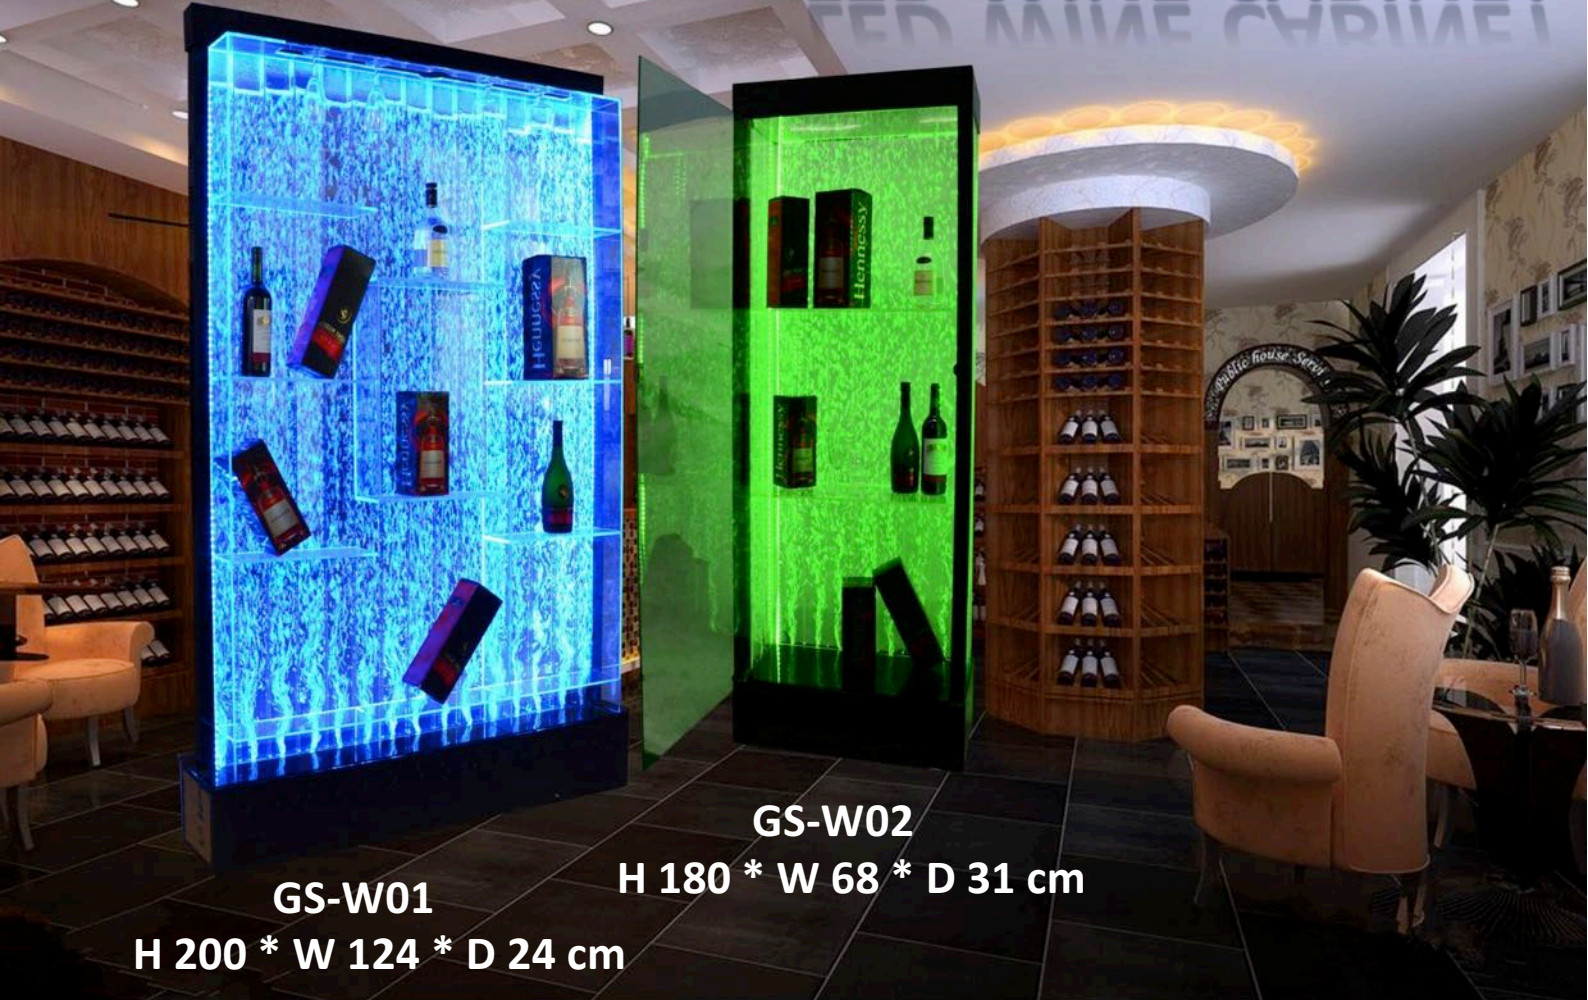

GreenScape Ltd.

Landscape Engineering & Decorations

LED Bubble and Glass
Waterfall

www.greenscape-ltd.com

LED WINE CABINET

GS-W01
H 200 * W 124 * D 24 cm

GS-W02
H 180 * W 68 * D 31 cm

GS-W02
H 180 * W 68 * D 31 cm

SWIRL BUBBLE WALL

Restaurant Room Divider

GS-P49

Standard size

H 180 * W 60 * D 22 cm

H 180 * W 120 * D 24 cm

GS-P47

H 200 * W 200 * D 24 cm

VERTICAL BUBBLE WALL

GS-P4

Stainless steel / acrylic

Standard size

H 180 * W 60 * D 22 cm

H 180 * W 120 * D 24 cm

GS-P35
H180*W100*D22cm

S SHAPE LED AQUARIUM WALL

Customized order is offered.

Night Club Wall Decor

Restaurant Wall Decor

Bar Led Wine Cabinet

Led Aquarium Display Shelves

Led Aquarium Room Divider

Floor standing glass waterfall

GS-CS0
Tawny mirror wall fountain
size:H73.8*W119.3*D15cm