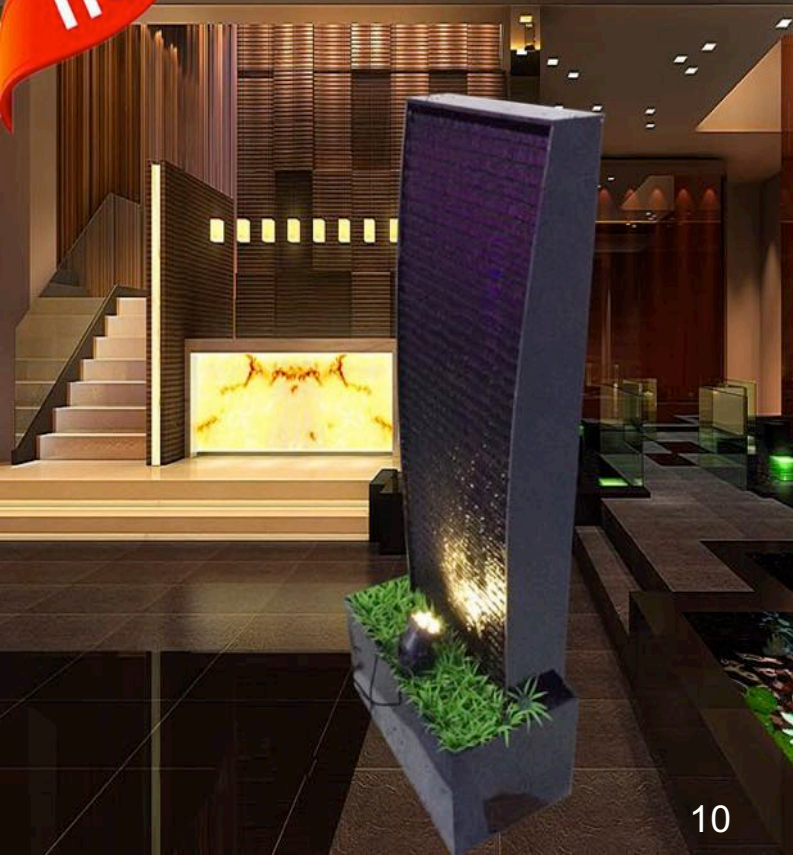

GS-P45
H88 * W36 * D20 cm