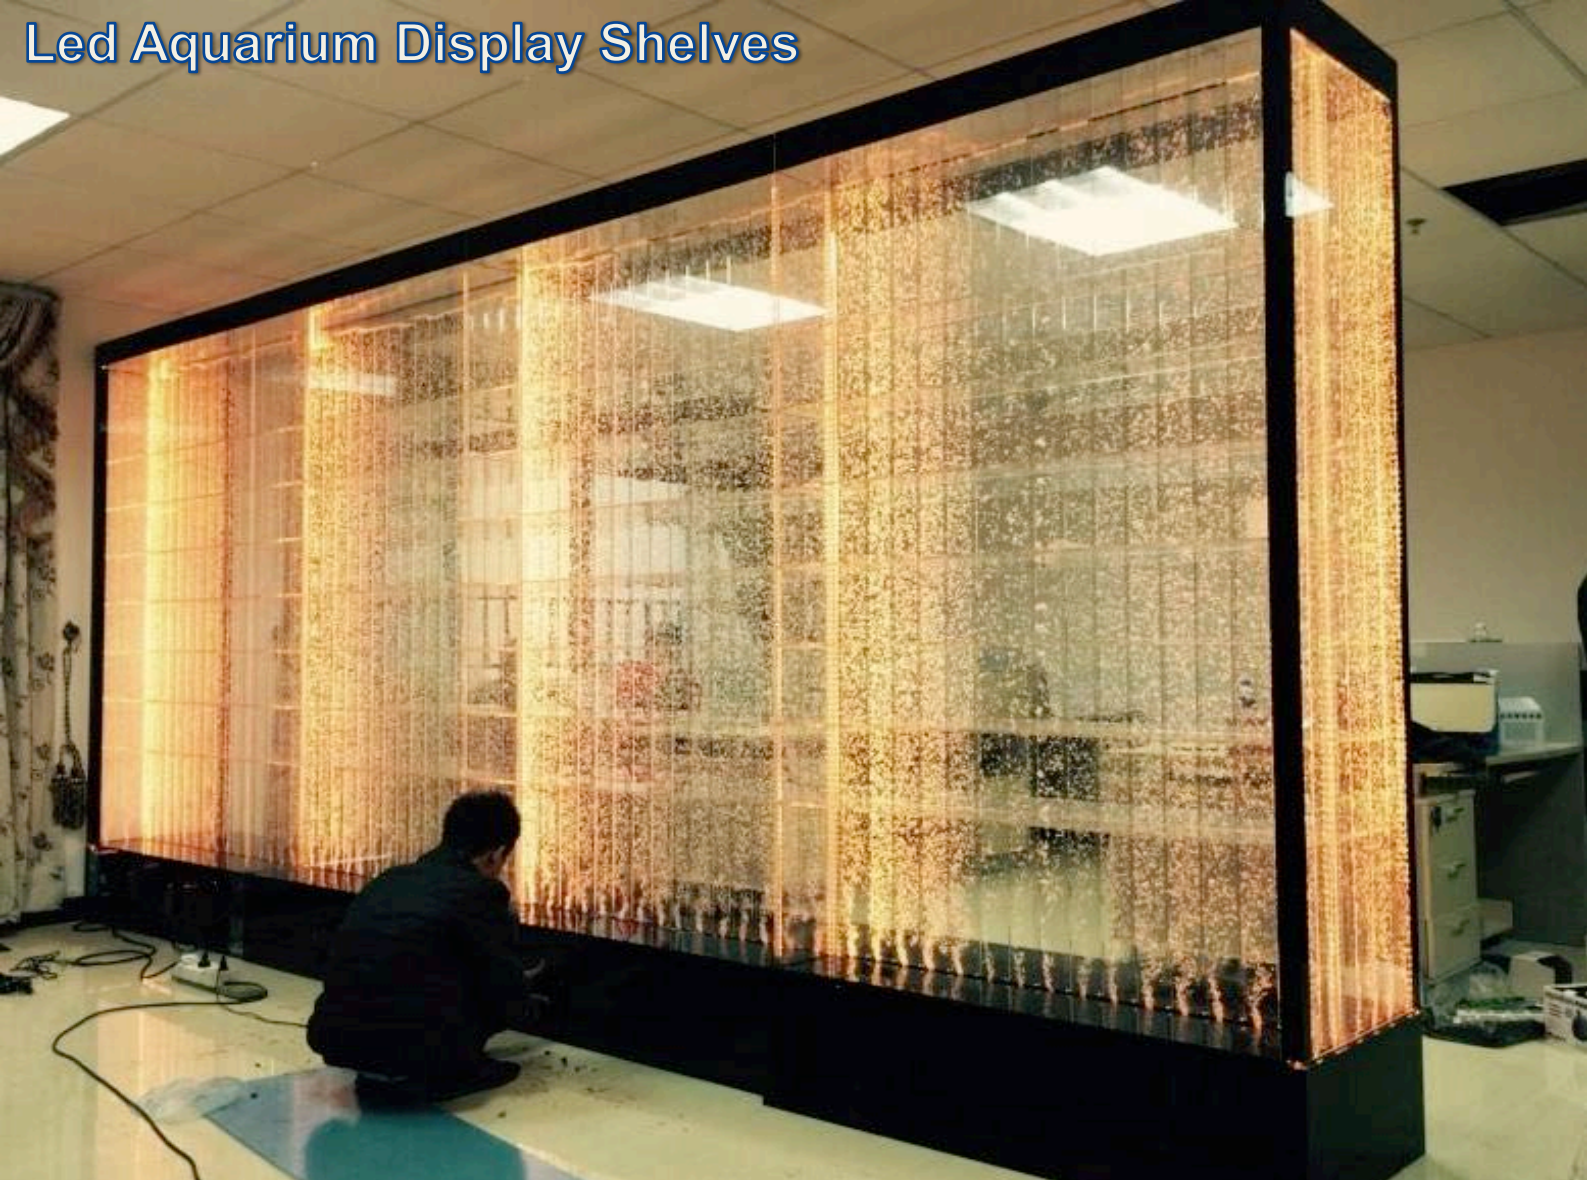

Customized order is offered.

Night Club Wall Decor

Restaurant Wall Decor

Bar Led Wine Cabinet

Led Aquarium Display Shelves

Led Aquarium Room Divider

Floor standing glass waterfall

GS-CS0
Tawny mirror wall fountain
size:H73.8*W119.3*D15cm