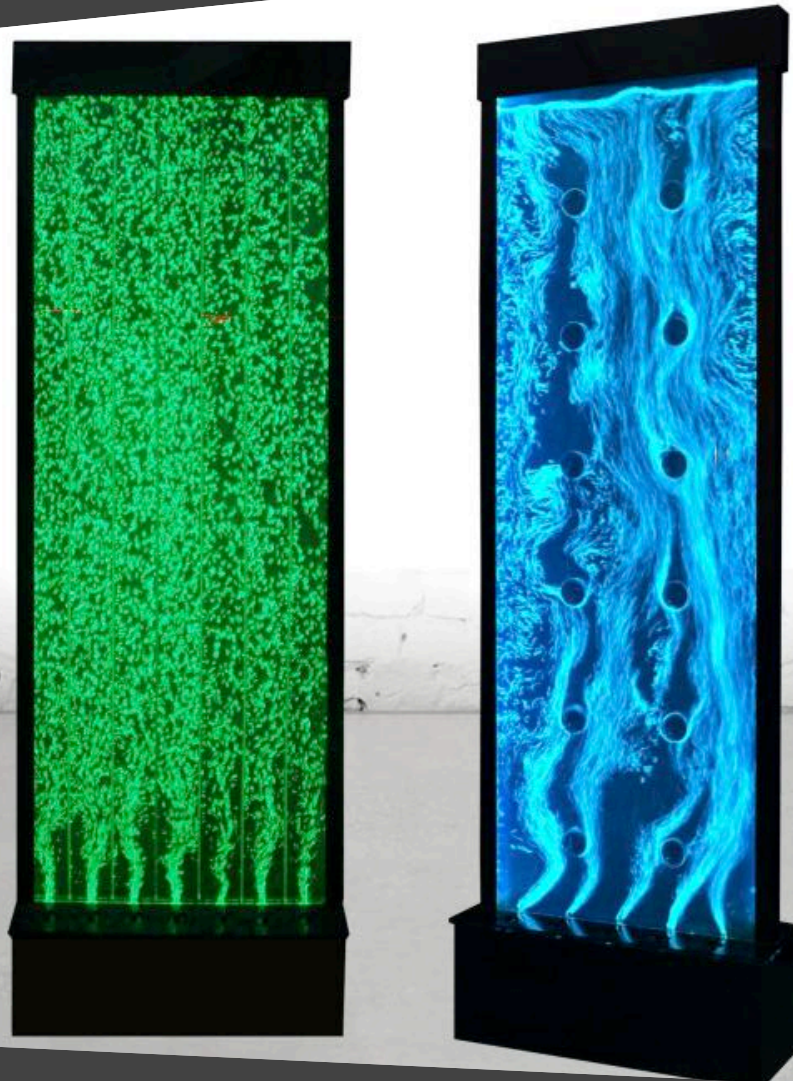

GreenScape Ltd.

Landscape Engineering & Decorations

LED Bubble and Glass
Waterfall

www.greenscape-ltd.com

LED WINE CABINET

GS-W01
H 200 * W 124 * D 24 cm

GS-W02
H 180 * W 68 * D 31 cm

GS-W02
H 180 * W 68 * D 31 cm

SWIRL BUBBLE WALL

Restaurant Room Divider

GS-P49

Standard size

H 180 * W 60 * D 22 cm

H 180 * W 120 * D 24 cm

GS-P47

H 200 * W 200 * D 24 cm

VERTICAL BUBBLE WALL

GS-P4

Stainless steel / acrylic

Standard size

H 180 * W 60 * D 22 cm

H 180 * W 120 * D 24 cm

GS-P35
H180*W100*D22cm

S SHAPE LED AQUARIUM WALL

LED SQUARE TUBE

Red

Orange

Yellow

Green

Blue

Cyan

Purple