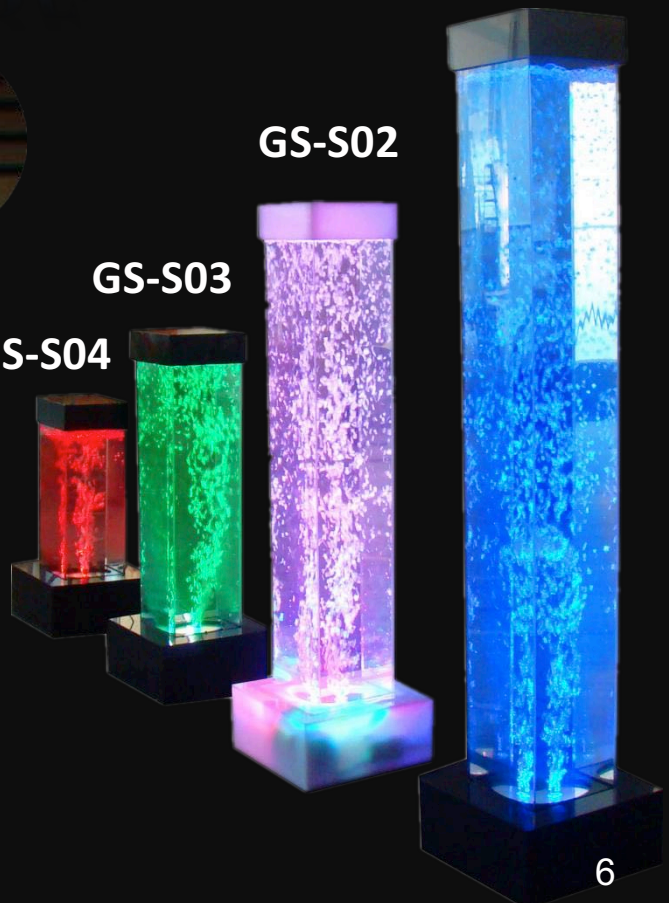

VERTICAL BUBBLE WALL

GS-P4

Stainless steel / acrylic

Standard size

H 180 * W 60 * D 22 cm

H 180 * W 120 * D 24 cm

GS-P35
H180*W100*D22cm

S SHAPE LED AQUARIUM WALL

GS-P39 H117*W40 * D17cm
H180*W60 * D22cm
H180*W120 * D22cm

LED BAR COUNTER

GS-T01
H100*W120*D40cm

GS-MA0 -1
H 70 * W 40 * D 15 cm

GS-C42
H 57 * W 30 * D 30 cm

GS-C22
H 80 * D 40 cm

LED WATER BUBBLE TUBES

GS-S10 size : H 1 0 * D 15 cm
base : acrylic / stainless steel

LED SQUARE TUBE

Red

Orange

Yellow

Green

Blue

Cyan

Purple

- GS-S01 H 100 * W 12 * D 12 cm
- GS-S02 H 0 * W 12 * D 12 cm
- GS-S03 H 0 * W 12 * D 12 cm
- GS-S04 H 45 * W 12 * D 12 cm

GS-S01

GS-S02

GS-S03

GS-S04

LED ROUND TUBES

GS-C20

H 200 * D 10 cm