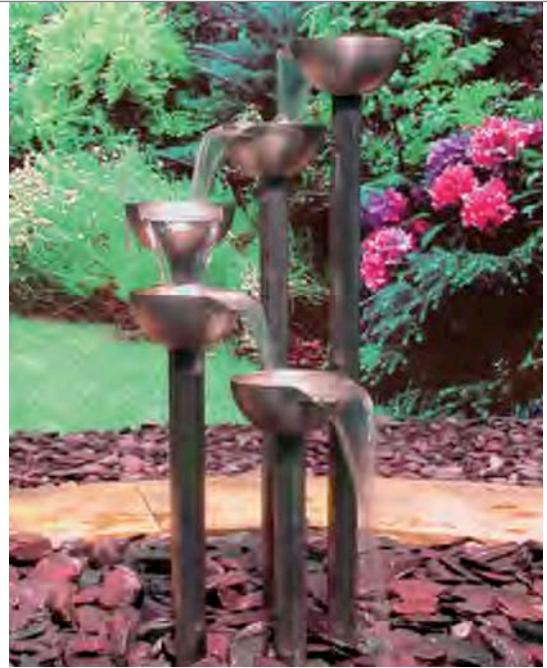

SEG0341
Pipe Dia.38MM MATT
Product Size: 340 X 340 X 830MM
SEG0344 (with lights in cups)