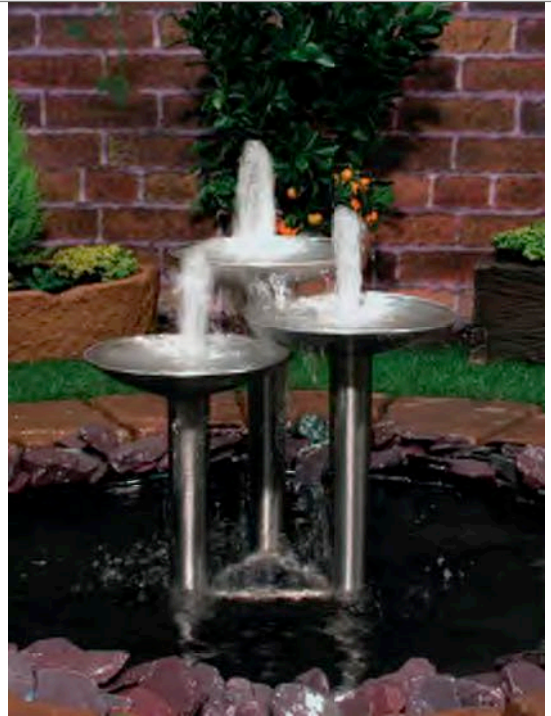

SEG0111

Pipe: Dia.50MM MATT

Product Size: 450 X 450 X 500MM