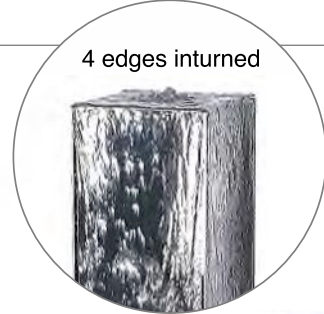

SEG0581	-	✓	76ø	1550mm
SEG0585	✓	-	76 ø	1550mm
SEG0561	✓	-	102 ø	1550mm
SEG0571	✓	-	127 ø	1550mm
SEG0583	✓	-	168 ø	1550mm

SEG0599	✓	-	76ø	2000mm
SEG0569	✓	-	76 ø	2000mm
SEG0579	✓	-	102 ø	2000mm
SEG0589	✓	-	168 ø	2000mm

STAINLESS STEEL FEATURE

3 edges inturned

SEG0881 POLISHED
Product Size: 300 X 300 X 1000MM

SEG0885 POLISHED
Product Size: 300 X 300 X 1500MM

SEG0888 POLISHED
Product Size: 300 X 300 X 1800MM

***Can be used in home, pond, garden...**

4 edges inturned

SEG0927A(with square pipe)
POLISHED

Size of feature:
289 x 289 x 1200MM
Bowl:600 X 600 X 200MM
(with a cover)

SEG0927B(no square pipe)
POLISHED

Size of feature:
250 X 250 X 1200MM
Bowl:600 X 600 X 200MM