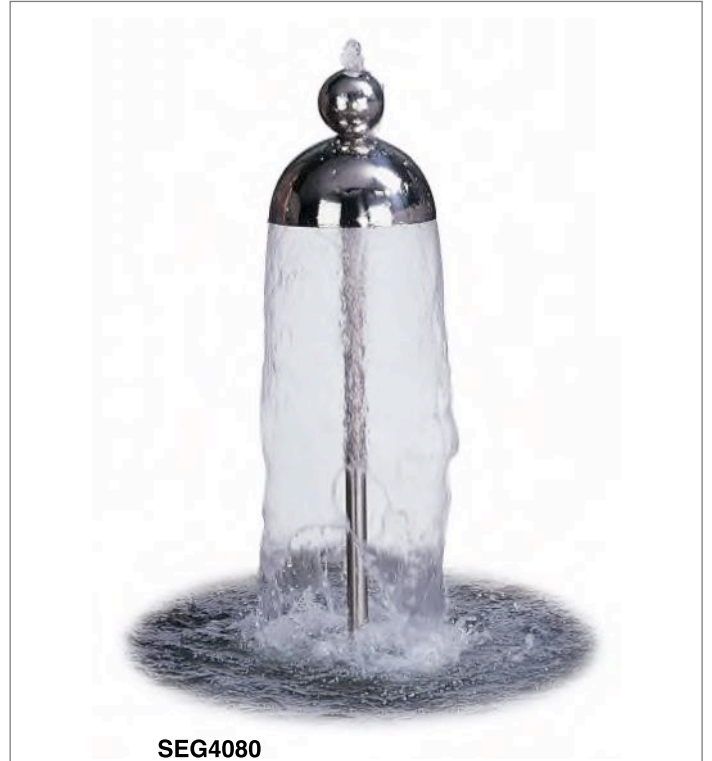

SEG4080
Product Size: 250 X 250 X 1200MM