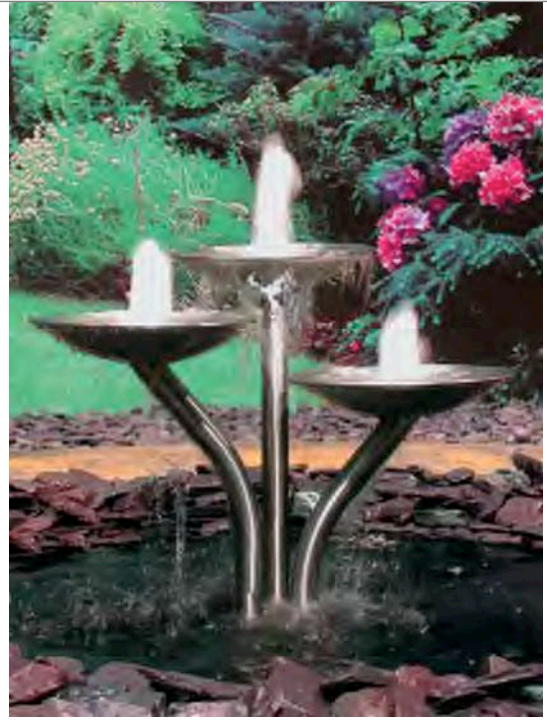

SEG0141
Pipe: Dia.32MM MATT
Product Size: 520 X 520 X 520MM