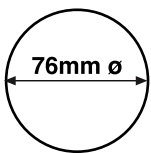

STAINLESS STEEL FEATURE

A large range of stainless steel triple pipes consisting of 18 different combinations.

Now available in four overall heights

Available with light

Each height available in four different tube diameters

These stunning water features can be used in numerous internal and external locations.

- Office
- Home
- Reception area
- Pond
- Garden
- Patio areas...

Product Code No	Polished Finish	Brushed Finish	Tube Size mm	Height mm
SEG0598	✓	-	76 ø	750mm
SEG0568	✓	-	102 ø	750mm
SEG0578	✓	-	127 ø	750mm
SEG0588	✓	-	168 ø	750mm

SEG0591	-	✓	76ø	1150mm
SEG0595	✓	-	76 ø	1150mm
SEG0565	✓	-	102 ø	1150mm
SEG0575	✓	-	127 ø	1150mm
SEG0587	✓	-	168 ø	1150mm

SEG0581	-	✓	76ø	1550mm
SEG0585	✓	-	76 ø	1550mm
SEG0561	✓	-	102 ø	1550mm
SEG0571	✓	-	127 ø	1550mm
SEG0583	✓	-	168 ø	1550mm

SEG0599	✓	-	76ø	2000mm
SEG0569	✓	-	76 ø	2000mm
SEG0579	✓	-	102 ø	2000mm
SEG0589	✓	-	168 ø	2000mm