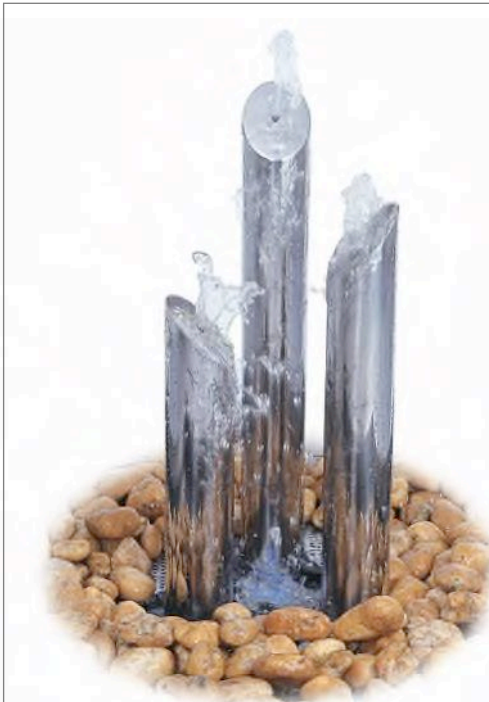

SEG0411
Pipe: Dia.76MM POLISHED
Product Size: 250 X 230 X 700MM