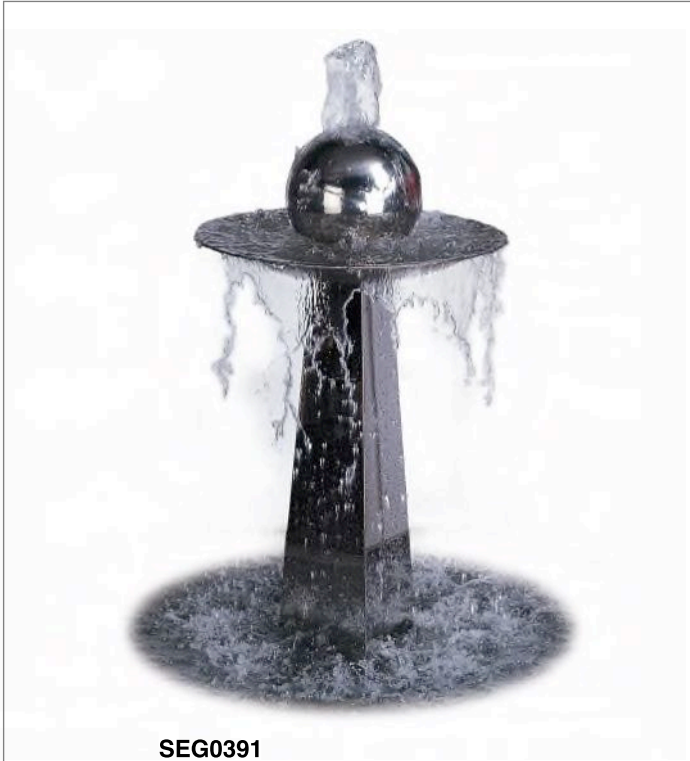

STAINLESS STEEL FEATURE

SEG0391
Product Size: 550 X 550 X 1150MM
For Outdoor Only