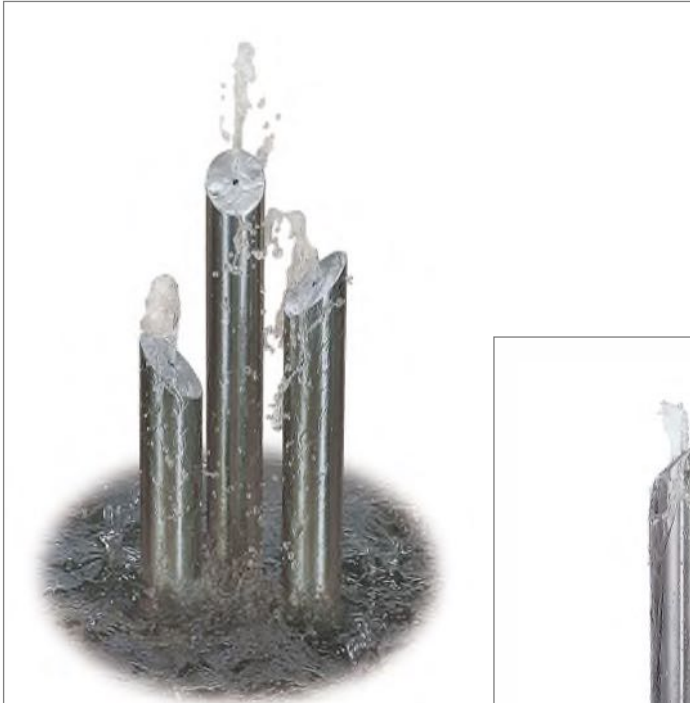

STAINLESS STEEL FEATURE

SEG0031
Pipe: Dia.76MM MATT
Product Size: 250 X 230 X 700MM