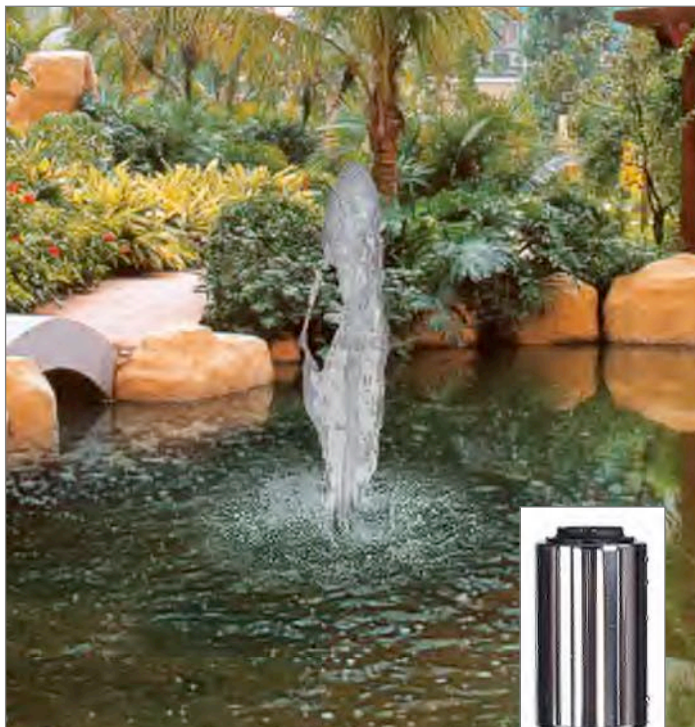

STAINLESS STEEL FEATURE