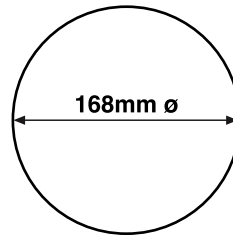

STAINLESS STEEL FEATURE

A large range of stainless steel triple pipes consisting of 18 different combinations.

Now available in four overall heights

Available with light

Each height available in four different tube diameters

These stunning water features can be used in numerous internal and external locations.

- Office
- Home
- Reception area
- Pond
- Garden
- Patio areas...

Product Code No	Polished Finish	Brushed Finish	Tube Size mm	Height mm
SEG0598	✓	-	76 ø	750mm
SEG0568	✓	-	102 ø	750mm
SEG0578	✓	-	127 ø	750mm
SEG0588	✓	-	168 ø	750mm

SEG0591	-	✓	76ø	1150mm
SEG0595	✓	-	76 ø	1150mm
SEG0565	✓	-	102 ø	1150mm
SEG0575	✓	-	127 ø	1150mm
SEG0587	✓	-	168 ø	1150mm

SEG0581	-	✓	76ø	1550mm
SEG0585	✓	-	76 ø	1550mm
SEG0561	✓	-	102 ø	1550mm
SEG0571	✓	-	127 ø	1550mm
SEG0583	✓	-	168 ø	1550mm

SEG0599	✓	-	76ø	2000mm
SEG0569	✓	-	76 ø	2000mm
SEG0579	✓	-	102 ø	2000mm
SEG0589	✓	-	168 ø	2000mm