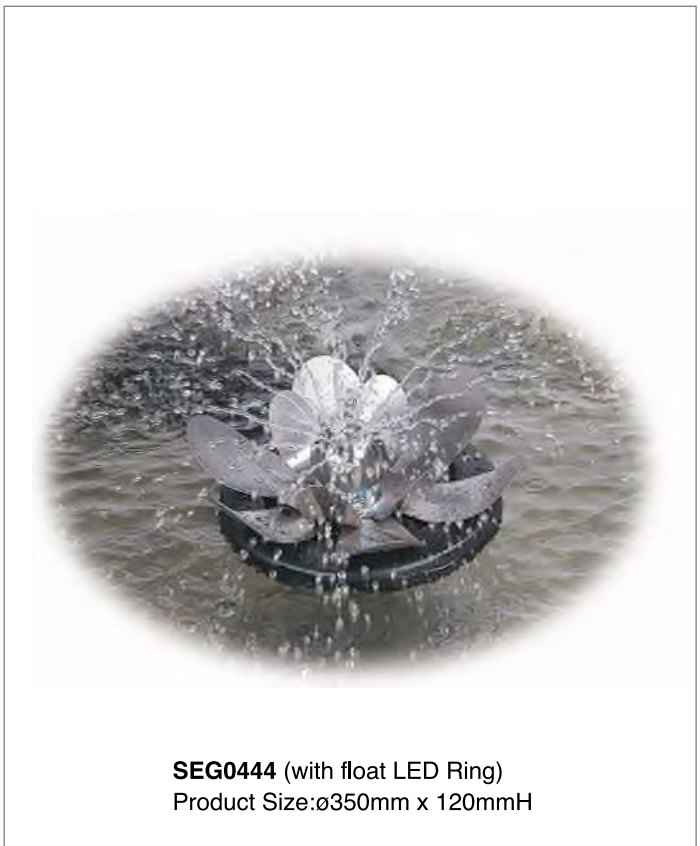

STAINLESS STEEL FEATURE