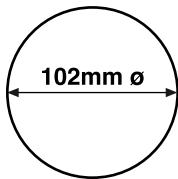

STAINLESS STEEL FEATURE

A large range of stainless steel triple pipes consisting of 18 different combinations.

Now available in four overall heights

Available with light

Each height available in four different tube diameters

These stunning water features can be used in numerous internal and external locations.

- Office
- Home
- Reception area
- Pond
- Garden
- Patio areas...

Product Code No	Polished Finish	Brushed Finish	Tube Size mm	Height mm
SEG0598	✓	-	76 ø	750mm
SEG0568	✓	-	102 ø	750mm
SEG0578	✓	-	127 ø	750mm
SEG0588	✓	-	168 ø	750mm

SEG0591	-	✓	76ø	1150mm
SEG0595	✓	-	76 ø	1150mm
SEG0565	✓	-	102 ø	1150mm
SEG0575	✓	-	127 ø	1150mm
SEG0587	✓	-	168 ø	1150mm

SEG0581	-	✓	76ø	1550mm
SEG0585	✓	-	76 ø	1550mm
SEG0561	✓	-	102 ø	1550mm
SEG0571	✓	-	127 ø	1550mm
SEG0583	✓	-	168 ø	1550mm

SEG0599	✓	-	76ø	2000mm
SEG0569	✓	-	76 ø	2000mm
SEG0579	✓	-	102 ø	2000mm
SEG0589	✓	-	168 ø	2000mm