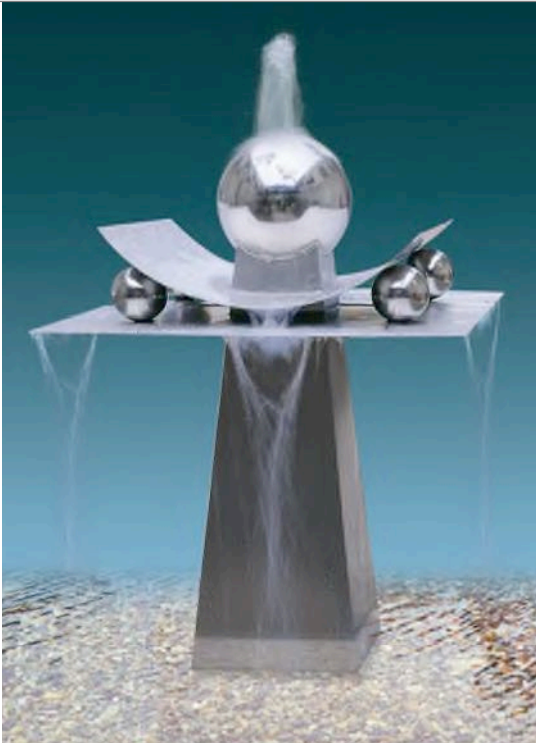

SEG0928B POLISHED
Product Size: 260 X 260 X 1200MM
S.S. ball on the top.

STAINLESS STEEL FEATURE

SEG0391
Product Size: 550 X 550 X 1150MM
For Outdoor Only

SEG4080
Product Size: 250 X 250 X 1200MM

STAINLESS STEEL FEATURE