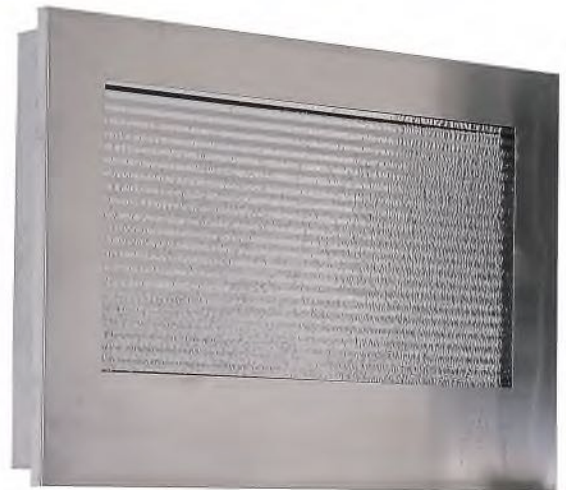

STAINLESS STEEL FEATURE

Wall Hanging

SEG0672 (small version)

Product Size:

400 X 125 X 750MM

SEG0672R RIPPLY

Product Size:

400 X 125 X 750MM

SEG0671(big version)

Product Size:

600 X 125 X 1100MM

SEG0671R RIPPLY

Product Size:

600 x 125 x 1100MM

*Available now with light!

Wall Hanging

SEG0674

Product Size: 1000 X 120 X 700MM

SEG0674R RIPPLY

Product Size: 1000 X120 X 700MM

*Available now with light!