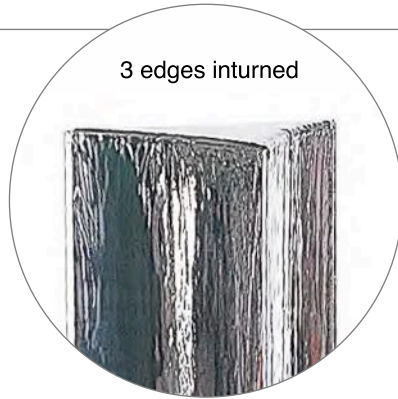

STAINLESS STEEL FEATURE

3 edges inturned