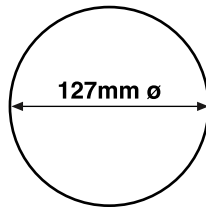

STAINLESS STEEL FEATURE

A large range of stainless steel triple pipes consisting of 18 different combinations.

Now available in four overall heights

Available with light

Each height available in four different tube diameters

These stunning water features can be used in numerous internal and external locations.

- Office
- Home
- Reception area
- Pond
- Garden
- Patio areas...

Product Code No	Polished Finish	Brushed Finish	Tube Size mm	Height mm
SEG0598	✓	-	76 ø	750mm
SEG0568	✓	-	102 ø	750mm
SEG0578	✓	-	127 ø	750mm
SEG0588	✓	-	168 ø	750mm

SEG0591	-	✓	76ø	1150mm
SEG0595	✓	-	76 ø	1150mm
SEG0565	✓	-	102 ø	1150mm
SEG0575	✓	-	127 ø	1150mm
SEG0587	✓	-	168 ø	1150mm

SEG0581	-	✓	76ø	1550mm
SEG0585	✓	-	76 ø	1550mm
SEG0561	✓	-	102 ø	1550mm
SEG0571	✓	-	127 ø	1550mm
SEG0583	✓	-	168 ø	1550mm

SEG0599	✓	-	76ø	2000mm
SEG0569	✓	-	76 ø	2000mm
SEG0579	✓	-	102 ø	2000mm
SEG0589	✓	-	168 ø	2000mm