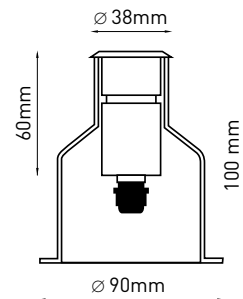

201001 HYDROFLOOR PICO LED

- **Stainless steel**
AISI 316 - CD Range
- IP 67
- Half frosted tempered glass
- **1 watt - 12Volt - 350Ma**
- **CREE LED "XP-G2"**
- 1 meters silicone wire included
- Polypropilene housing for recess included

1 WATT

IP67 - CE ▽ □

0,3 KG UNIT GROSS WEIGHT

DRIVER NEEDED 350 mA 12V

LIGHT BEAM OPTIONS

25°

BULB FEATURES

L.E.D.