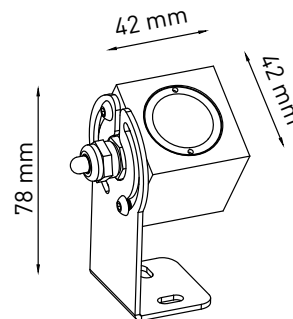

407001 HYDRODADO 1 LED

- Aluminum heat sink body and brackets
- Stainless steel screws
- 2.4 watt
- 108 lumens
- **CREE LED**
- Adjustable over 130°
- 1,5 meters power cable included

2.4 WATT

IP65

DRIVER NEEDED DC-700MA

0,50 KG UNIT GROSS WEIGHT

LIGHT BEAM OPTIONS

25°

BULB FEATURES

L.E.D.

LIGHT COLOURS

3000° K
WARM WHITE

AVAILABLE COLOURS