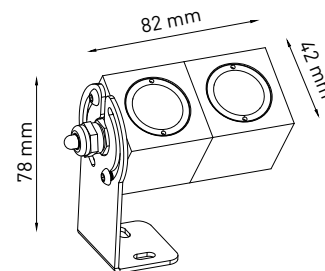

407002 HYDRODADO 2 LED

- Aluminum heat sink body and brackets
- Stainless steel screws
- 4.8 watt
- 216 lumens
- **CREE LED**
- Adjustable over 130°
- 1,5 meters power cable included

4,8 WATT

IP65

DRIVER NEEDED DC-700MA

0,80 KG UNIT GROSS WEIGHT

LIGHT BEAM OPTIONS

25°

BULB FEATURES

L.E.D.

LIGHT COLOURS

3000° K
WARM WHITE

AVAILABLE COLOURS