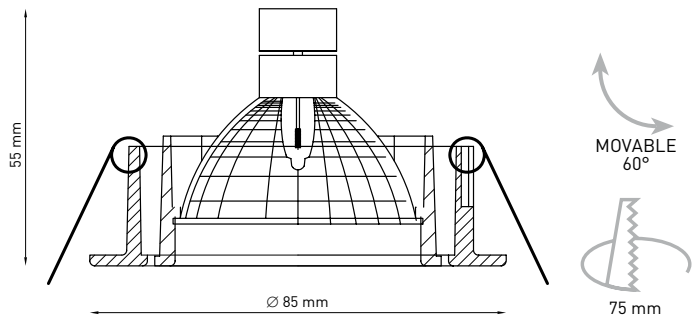

704001 IDO2 STANDARD

- Die-cast
- See bulb features

CHROME VERSION

50 WATT MAX

MR16 - BASE GU5,3

12 VOLTS

IP20 - CE  

0,2 KG UNIT GROSS WEIGHT