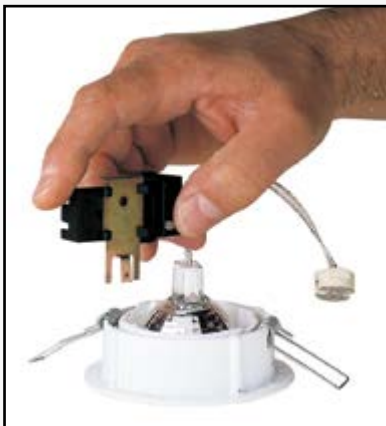

704001 IDO2 STANDARD

- Die-cast
- See bulb features

CHROME VERSION

50 WATT MAX

MR16 - BASE GU5,3

12 VOLTS

IP20 - CE  

0,2 KG UNIT GROSS WEIGHT

LIGHT BEAM OPTIONS

SEE BULB
FEATURES

BULB FEATURES

MR16 - BASE GU5,3

LIGHT COLOURS

AVAILABLE COLOURS

-  CHROME
-  ZAPON SATIN
-  TEXTURE
-  MATT WHITE
-  MATT BLACK
-  GOLD

AC020 - PUKSTOP