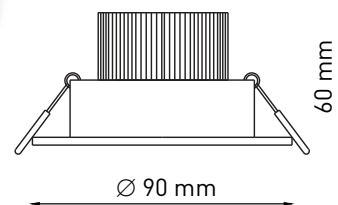

**704004 ID5 PLUS LED DIAM. 90**

- Die-cast aluminum
- Electronic driver included
- **Epistar LED Chip on Board**
- **3 watt**
- Movable +/- 15°

WHITE VERSION

**3X1 WATT**

**220-240V 50/60HZ**

**IP20**

**0,40 KG UNIT GROSS WEIGHT**

**LIGHT BEAM OPTIONS**

SPOT

**BULB FEATURES**

L.E.D.

**LIGHT COLOURS**

3000° K  
WARM WHITE

**AVAILABLE COLOURS**

POLISHED ALUMINUM