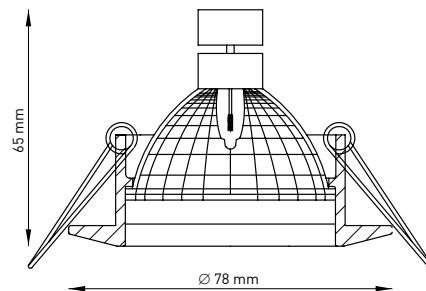

**705001 OYSTER 01**

- Die-cast
- See bulb features

ZAPONATO SATIN VERSION

75 mm

**20/50 WATT**

**MR16 - BASE GU5,3**

**12 VOLTS**

**IP20 - CE**  

**0,2 KG UNIT GROSS WEIGHT**

LIGHT BEAM OPTIONS

SEE BULB  
FEATURES

BULB FEATURES

MR16 - BASE GU5,3

LIGHT COLOURS

AVAILABLE COLOURS

-  CHROME
-  ZAPONATO SATIN
-  TEXTURE
-  MATT WHITE
-  MATT BLACK