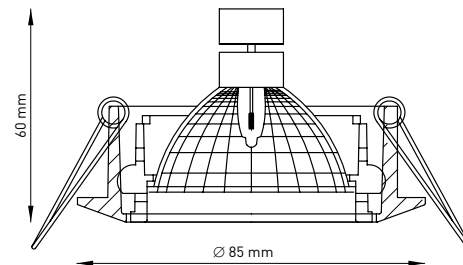

705002 OSYTER 02

- Die-cast
- See bulb features

MOVABLE
+15° ← → -15°

LONG LIFE WARRANTY
5
YEARS

CHROME VERSION

20/35/50 WATT

MR16 - BASE GU5,3

12 VOLTS

IP20 - CE  

0,2 KG UNIT GROSS WEIGHT

LIGHT BEAM OPTIONS

SEE BULB
FEATURES

BULB FEATURES

MR16 - BASE GU5,3

LIGHT COLOURS

SEE BULB
FEATURES