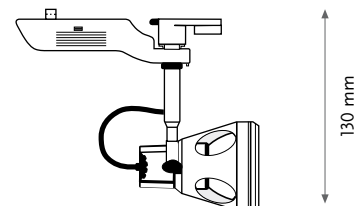

**801001M TARGA MICRO 50 ELECTRONIC GU5.3**

EL-002  
QUADRALINK ACCESSORIES  
UNIVERSAL ADAPTER

**50 WATT MAX**

**MR16 - BASE GU5,3**

**230/12 VOLTS**

**IP20 - CE**  

**0,5 KG UNIT GROSS WEIGHT**

**LIGHT BEAM OPTIONS**

SEE BULB  
FEATURES

**BULB FEATURES**

MR16 - BASE GU5,3

**LIGHT COLOURS**

**AVAILABLE COLOURS**

-  TEXTURE
-  MATT WHITE
-  MATT BLACK (ON REQUEST)