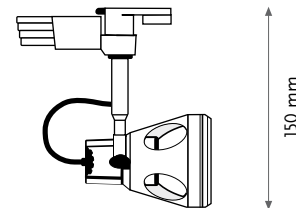

801002P TARGA MINI 35 ELECTRONIC GX10

EL-002
QUADRALINK ACCESSORIES
UNIVERSAL ADAPTER

35 WATT MAX

METAL HALIDES - BASE GX10

230 VOLTS ELECTRONIC

IP20 - CE  

1,0 KG UNIT GROSS WEIGHT

LIGHT BEAM OPTIONS