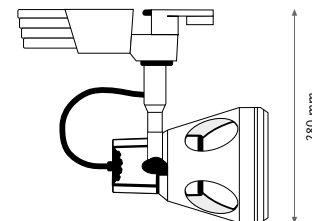

**801005L TARGA MAXI 70 ELECTRONIC G12**

**801006L TARGA MAXI 70 STANDARD G12**

EL-002  
QUADRALINK ACCESSORIES  
UNIVERSAL ADAPTER

TARGA REFLECTORS ARE AVAILABLE IN TWO VERSIONS SPOT 15° AND FLOOD 40°. **WHEN ORDERING, ALWAYS SPECIFY THE KIND OF BEAM ANGLE YOU NEED.**

**70 WATT MAX**

**HIT-CRI - BASE G12**

**230 VOLTS ELECTRONIC OR CONVENTIONAL**

**IP20 - CE**   

**1,5 KG UNIT GROSS WEIGHT**

**LIGHT BEAM OPTIONS**

SPOT 15°

FLOOD 40°