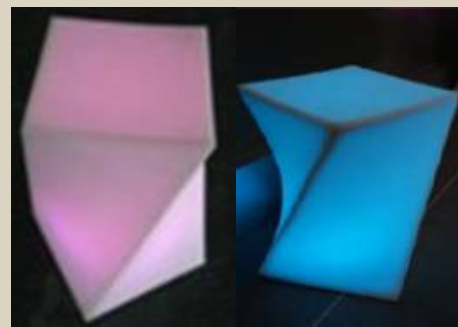

Waterproof Illuminated LED Cube Light

Specifications: Waterproof grade IP65, life time: 50000h, material: PE, LED quantity: 24 pieces, light color: 16 color changing with a remote control to adjust LED color, flashing speed and brightness, with 2200mAh Lithium rechargeable battery and induction charge, LED Cube voltage: 4.2-5V, adaptor Input: 100-240V, 50/60Hz, adaptor output: 5V/1.5A, can place on water, certificate: CE and RoHS approval.

CQC-101 Size: 20X20X20 cm

CQC-102 Size: 30X30X31 cm

CQC-103 Size: 40X40X41 cm

CQC-104 Size: 43X43X44 cm

LED color changing cubes with colorful light change are perfect for coffeeshops, restaurants, hotel, garden, public and commercial areas, home party and swimming pool as decoration and as a seating furniture and for this purpose supplying with or without cushion. Most importantly, it is waterproof! With such awesome feature, it is an ideal item for both outdoor and indoor use. You can use it to create different mood and atmosphere by altering its colours.

CQC-105 Size: 50X50X52 cm

CQC-106A Size: 40X40X41 cm

Seating model without cushion

CQC-106B Size: 40X40X46 cm

Seating model with cushion

CQC-107 Size: 42X42X45 cm

Twisted LED Cube