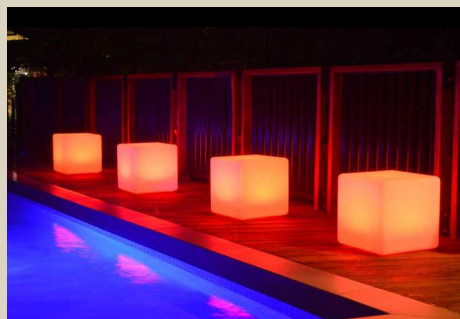

Waterproof Illuminated LED Cube Light

Specifications: Waterproof grade IP65, life time: 50000h, material: PE, LED quantity: 24 pieces, light color: 16 color changing with a remote control to adjust LED color, flashing speed and brightness, with 2200mAh Lithium rechargeable battery and induction charge, LED Cube voltage: 4.2-5V, adaptor Input: 100-240V, 50/60Hz, adaptor output: 5V/1.5A, can place on water, certificate: CE and RoHS approval.

CQC-101 Size: 20X20X20 cm

CQC-102 Size: 30X30X31 cm

CQC-103 Size: 40X40X41 cm

CQC-104 Size: 43X43X44 cm

LED color changing cubes with colorful light change are perfect for coffeeshops, restaurants, hotel, garden, public and commercial areas, home party and swimming pool as decoration and as a seating furniture and for this purpose supplying with or without cushion. Most importantly, it is waterproof! With such awesome feature, it is an ideal item for both outdoor and indoor use. You can use it to create different mood and atmosphere by altering its colours.

CQC-105 Size: 50X50X52 cm

CQC-106A Size: 40X40X41 cm

Seating model without cushion

CQC-106B Size: 40X40X46 cm

Seating model with cushion

CQC-107 Size: 42X42X45 cm

Twisted LED Cube