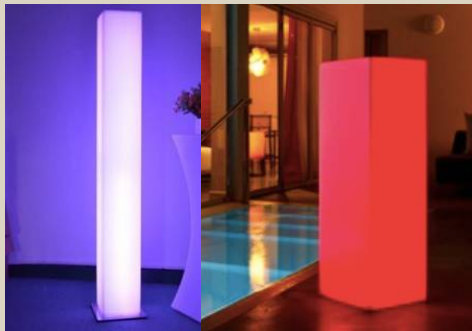

## Waterproof Illuminated LED Decors

Specifications: Waterproof grade IP64-68, life time: 50000h, material: PE, LED quantity: different pieces according to the shape, light color: 16 color changing with a remote control to adjust LED color, flashing speed and brightness, with 2200mAh Lithium rechargeable battery and induction charge, LED Cube voltage: 4.2-5V, adaptor Input: 100-240V, 50/60Hz, adaptor output: 5V/1.5A, can place on water, certificate: CE and RoHS approval.

## LED Decorative Lights

CQD-505B Size:D20 X H45 cm

CQD-505C Size:D25 X H71 cm

CQD-506A Size:45X45X115 cm

CQD-506B Size:40X40X181 cm

CQD-510A Size:20X20X35 cm

CQD-510B Size:35X35X95 cm

CQD-529A Size:24X27X45 cm