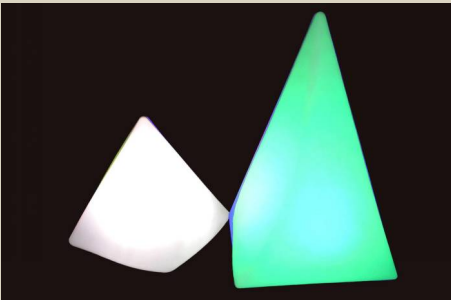

## Waterproof Illuminated LED Decors

Specifications: Waterproof grade IP64-68, life time: 50000h, material: PE, LED quantity: different pieces according to the shape, light color: 16 color changing with a remote control to adjust LED color, flashing speed and brightness, with 2200mAh Lithium rechargeable battery and induction charge, LED Cube voltage: 4.2-5V, adaptor Input: 100-240V, 50/60Hz, adaptor output: 5V/1.5A, can place on water, certificate: CE and RoHS approval.

CQD-501A Size:D22 X H28 cm

CQD-501B Size:D25 X H36 cm

CQD-501C Size:D30 X H42 cm

CQD-501D Size:D50 X H68 cm

CQD-503A Size:L26 X H28 cm

CQD-503B Size:L26 X H48 cm

CQD-504B Size:D32 X H20 cm

CQD-504C Size:D40 X H20 cm

## LED Decorative Lights

CQD-505B Size:D20 X H45 cm

CQD-505C Size:D25 X H71 cm

CQD-506A Size:45X45X115 cm

CQD-506B Size:40X40X181 cm

CQD-510A Size:20X20X35 cm

CQD-510B Size:35X35X95 cm

CQD-529A Size:24X27X45 cm