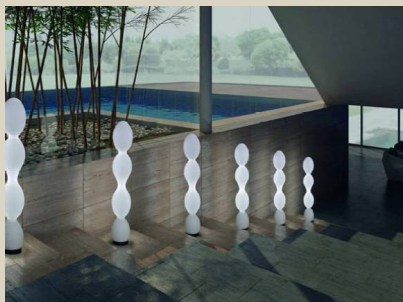

# LED Decorative Lights

**CQD-544**  
Size: D40 X H60 cm  
D50 X H80 cm

**CQD-545**  
Size: D26 X H28 cm

**CQD-546**  
Size: D50 X H25 cm  
D35 X H18 cm

**CQF-1101**  
Size: D20 X H120 cm

**CQF-1104**  
Size: D49 X H64.5 cm